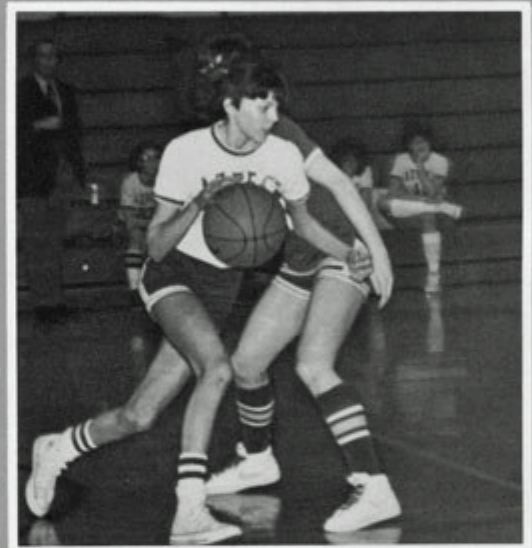

The B-team girls got off to a fast start this year but cooled off toward the end of the season. But before the year was over they compiled an 8-8 record, and that's not bad for a young team.

From left to right: Manager Cindy Elkins, Shelly Rumble, Cindy Usleman, Kim Vandevender, Melissa Griffin, Jill Ketchem, Coach Mike Lunsford, Kris Penn, Leanna Vandevenver, Jamie Gardner, Sara Goins, Patty Jarvis, Manager Lisa Persinger.

Griffin breaks the press.

Kris takes the baseline.

Harper explains his strategy.

BASEBALL

Coach Russ Maesh, Alan Cobb, Brian Griffin, Brad Jones, Dale Johnson, Barry Painter, Dave Capps, Tom Bumgardner, Coach Bob Kyle, Front: Gene Kelsheimer, Mark Harper, Tophel Secuskie, Jim Lewis, Charlie Martin, Richie Bovair, Larry Leverenz.

Larry swings for the fence.

Brad throws his "awesome" curve ball.

Harper tries for an infield hit.

Tophel tries to block the plate.

BASEBALL

Jim makes the tag at third.

Brian gets caught in a run down.

Larry gets caught by a step.

Guoli smashes another serve.

Jill keeps the volley going.

Coach Boyce studies the game while Coach Conley poses for a picture.

Back: Mgr. Dean Market, Kim Vandevender, Lisa Market, Jamie Gardner, Sheila Johns, Andrea Riggs, Jacqueline Rinas, Jackie Padgett, Jill Ketchem, Coach Boyce,
 Bottom: Melissa Griffin, Kim Pasquale, Lisa Atkinson, Lisa Persinger, Jamie Hess, Kim Kouns.